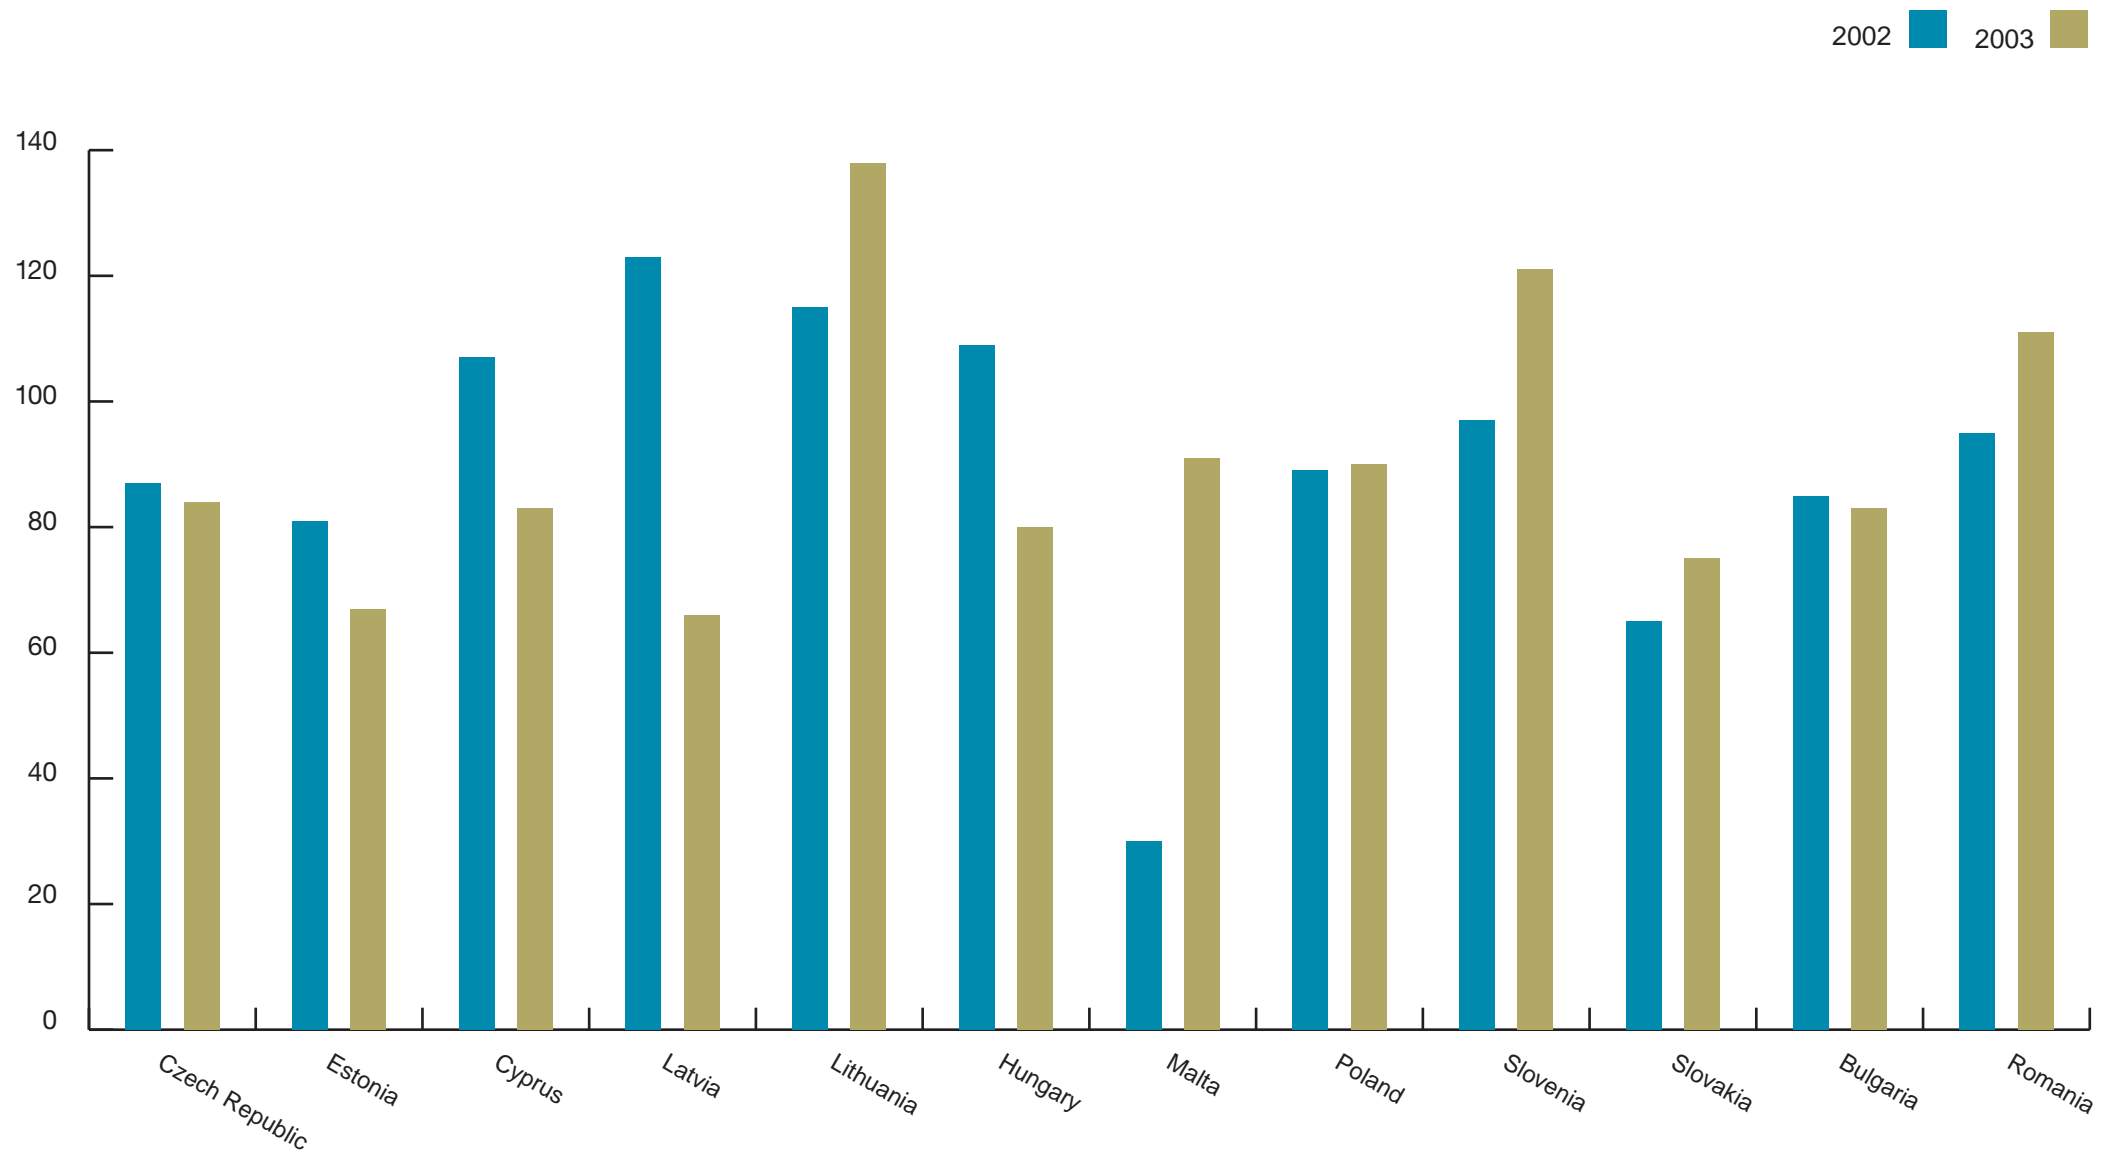

Fatal accidents at work - total

Index of the number of fatal accidents at work per 100 thousand persons in employment (1998=100)

source: eurostat

Fatal accidents at work – EU10+2

Index of the number of fatal accidents at work per 100 thousand persons in employment (1998=100)

Serious accidents at work - total

Index of the number of serious accidents at work per 100 thousand persons in employment (1998=100)

source: eurostat

Serious accidents at work – EU10+2

Index of the number of serious accidents at work per 100 thousand persons in employment (1998=100)

2002  2003 

source: eurostat