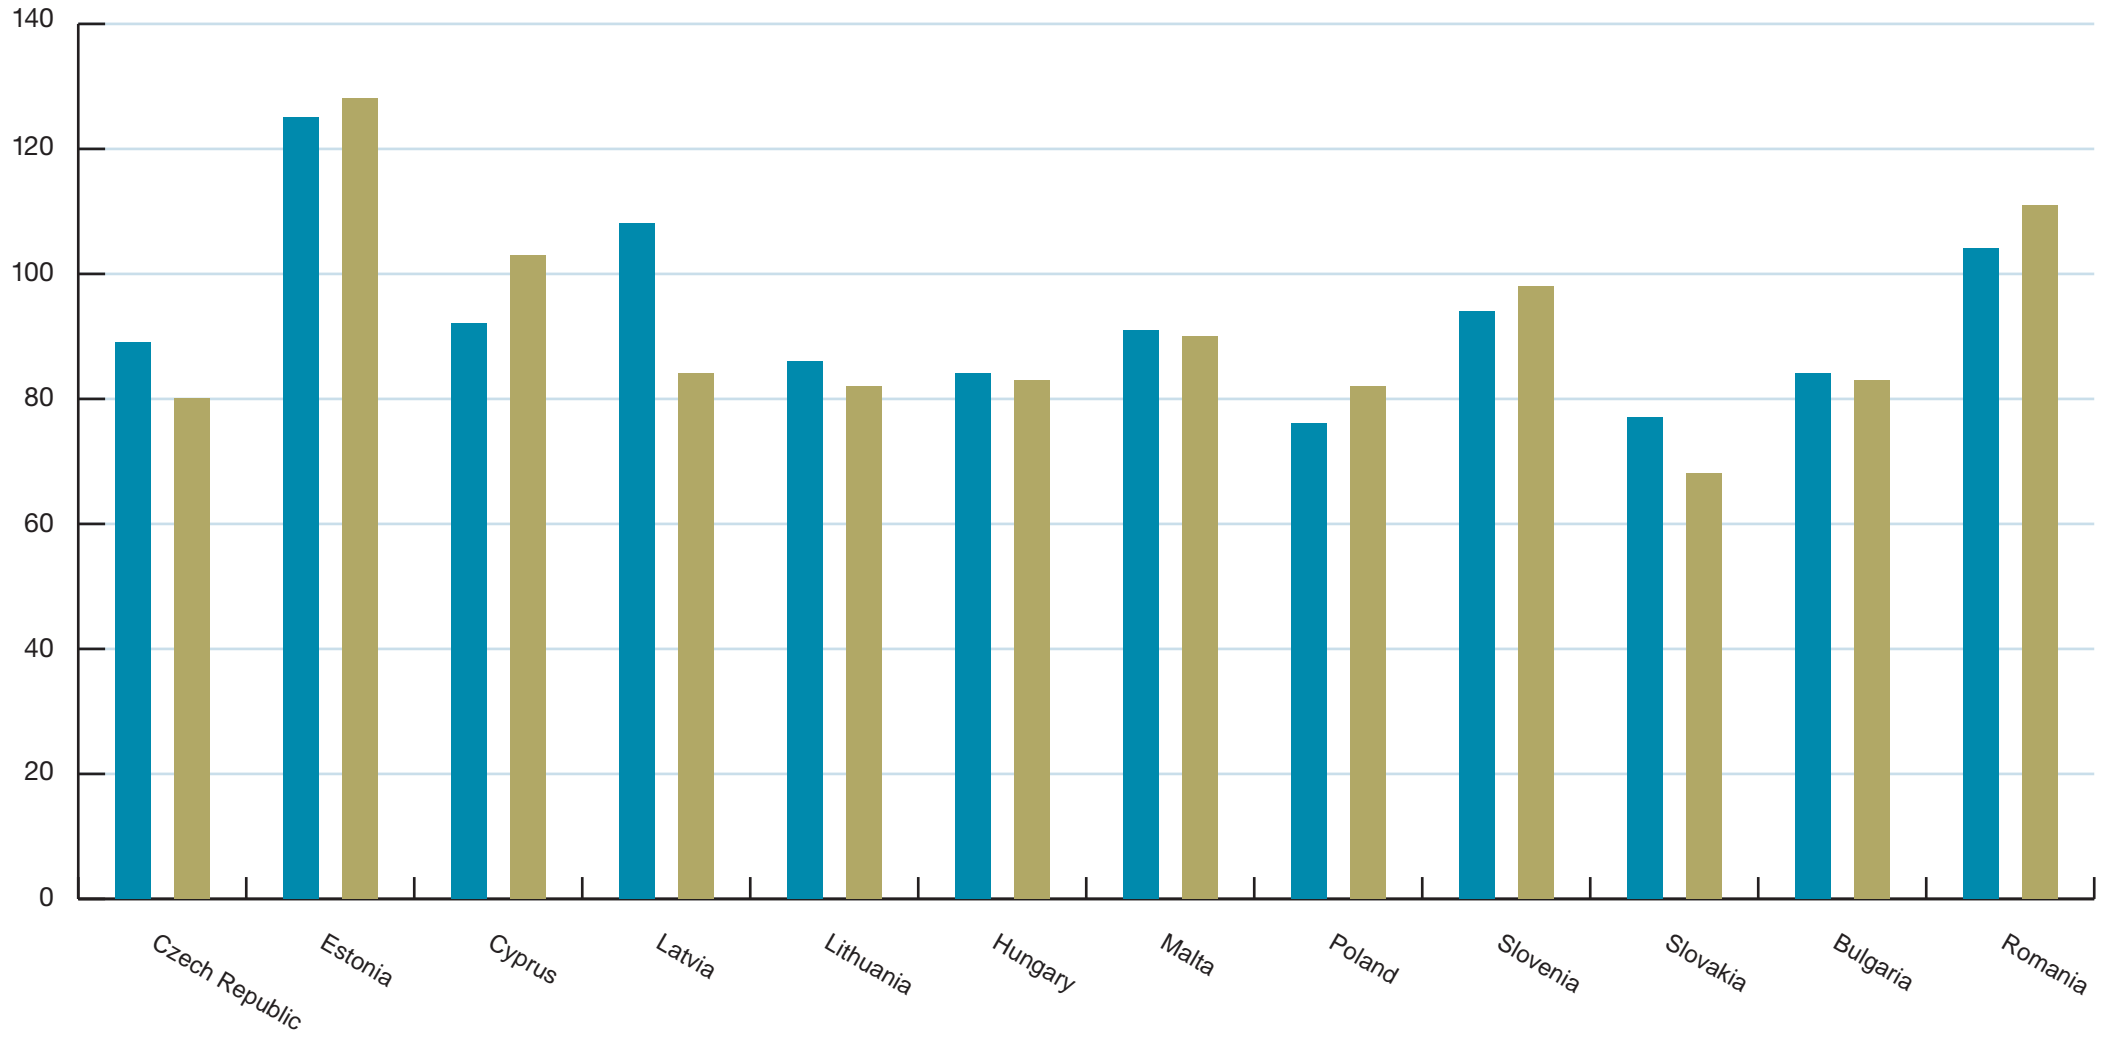

Fatal accidents at work - total

Index of the number of fatal accidents at work per 100 thousand persons in employment (1998=100)

source: eurostat

Fatal accidents at work – EU10+2

Index of the number of fatal accidents at work per 100 thousand persons in employment (1998=100)

Serious accidents at work - total

Index of the number of serious accidents at work per 100 thousand persons in employment (1998=100)

source: eurostat

Serious accidents at work – EU10+2

Index of the number of serious accidents at work per 100 thousand persons in employment (1998=100)

2002  2003 

source: eurostat