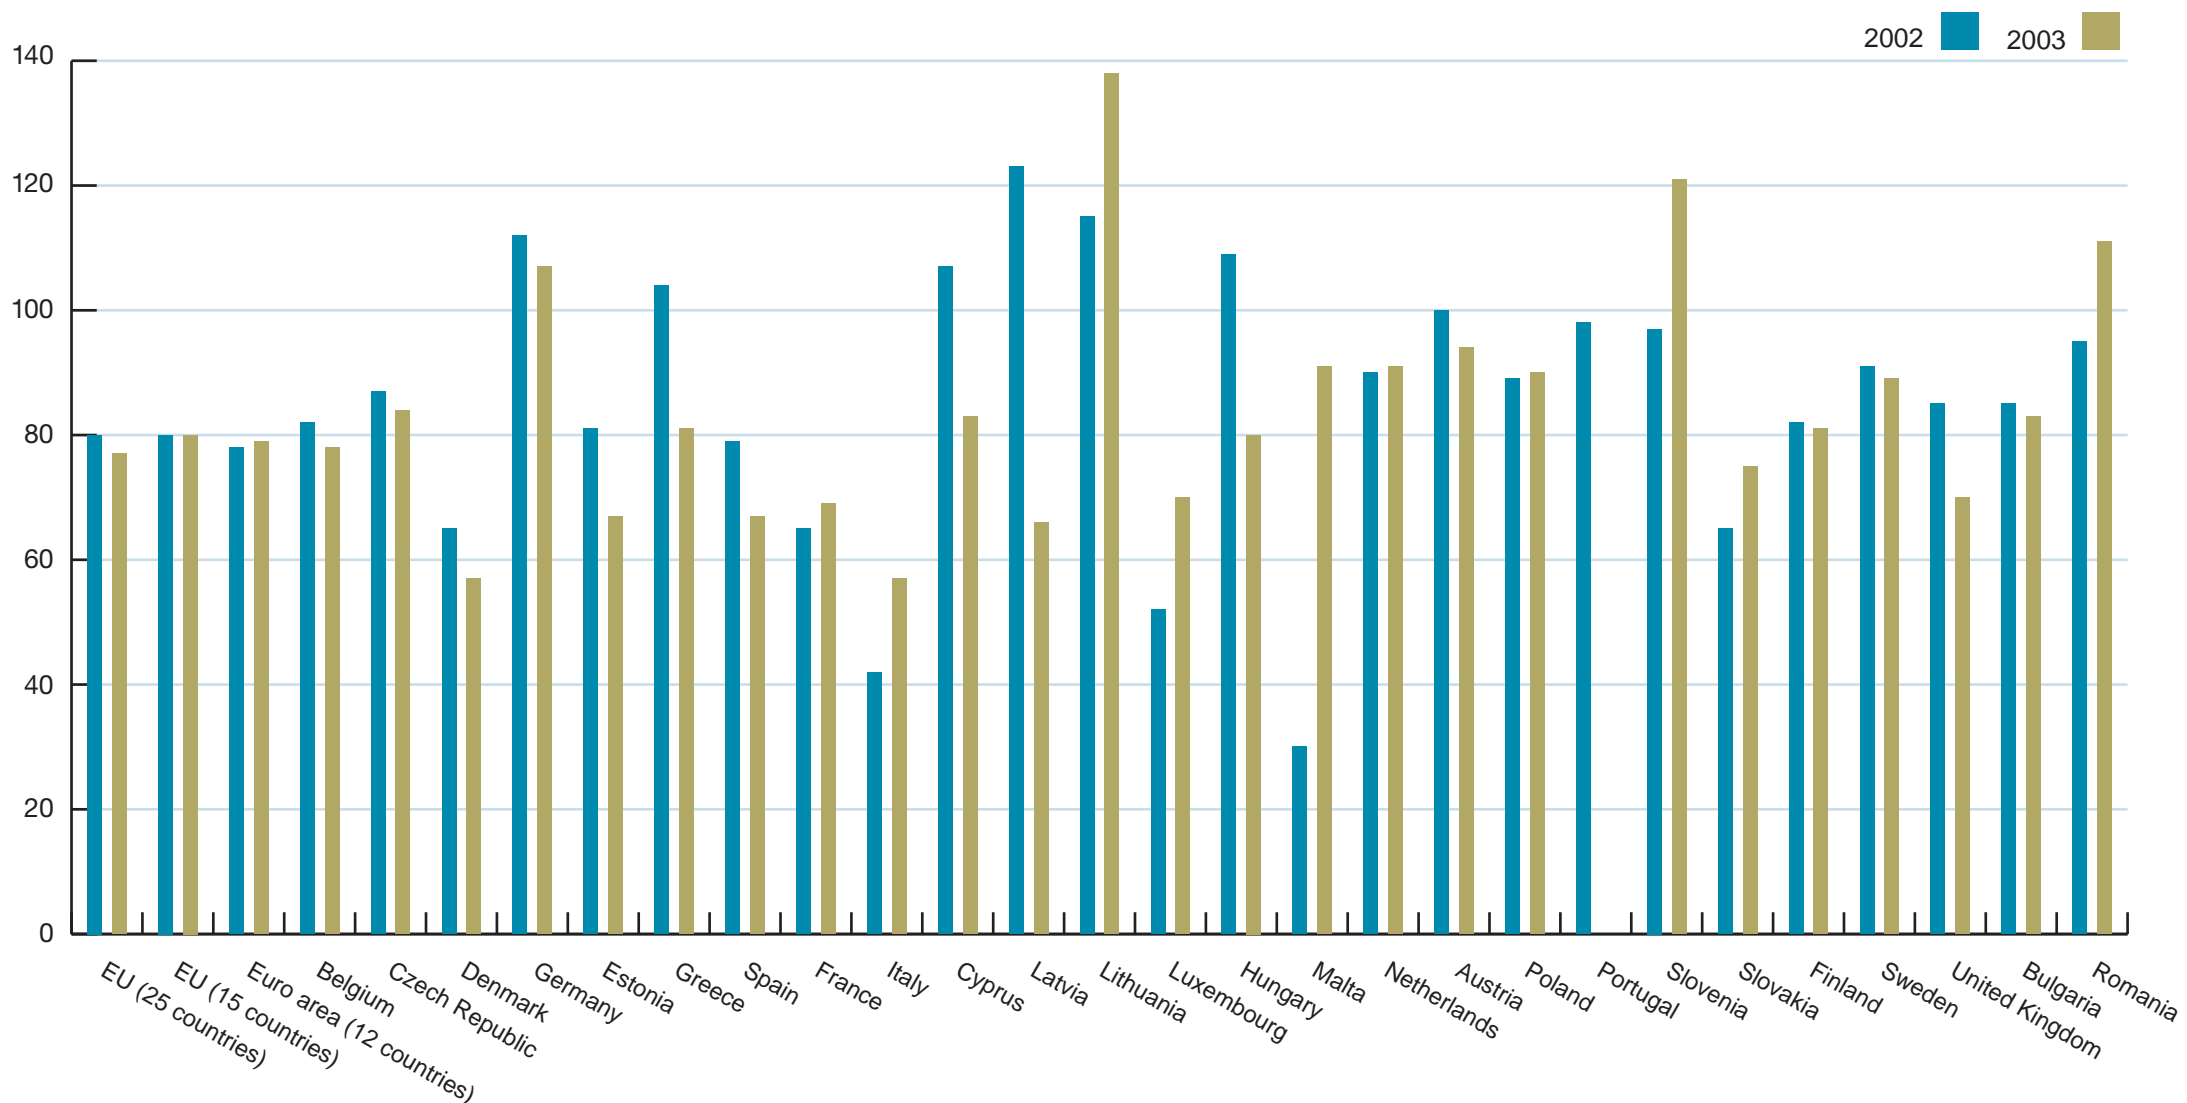

Fatal accidents at work - total

Index of the number of fatal accidents at work per 100 thousand persons in employment (1998=100)

source: eurostat

Fatal accidents at work – EU10+2

Index of the number of fatal accidents at work per 100 thousand persons in employment (1998=100)

Serious accidents at work - total

Index of the number of serious accidents at work per 100 thousand persons in employment (1998=100)

source: eurostat

Serious accidents at work – EU10+2

Index of the number of serious accidents at work per 100 thousand persons in employment (1998=100)

2002  2003 

source: eurostat