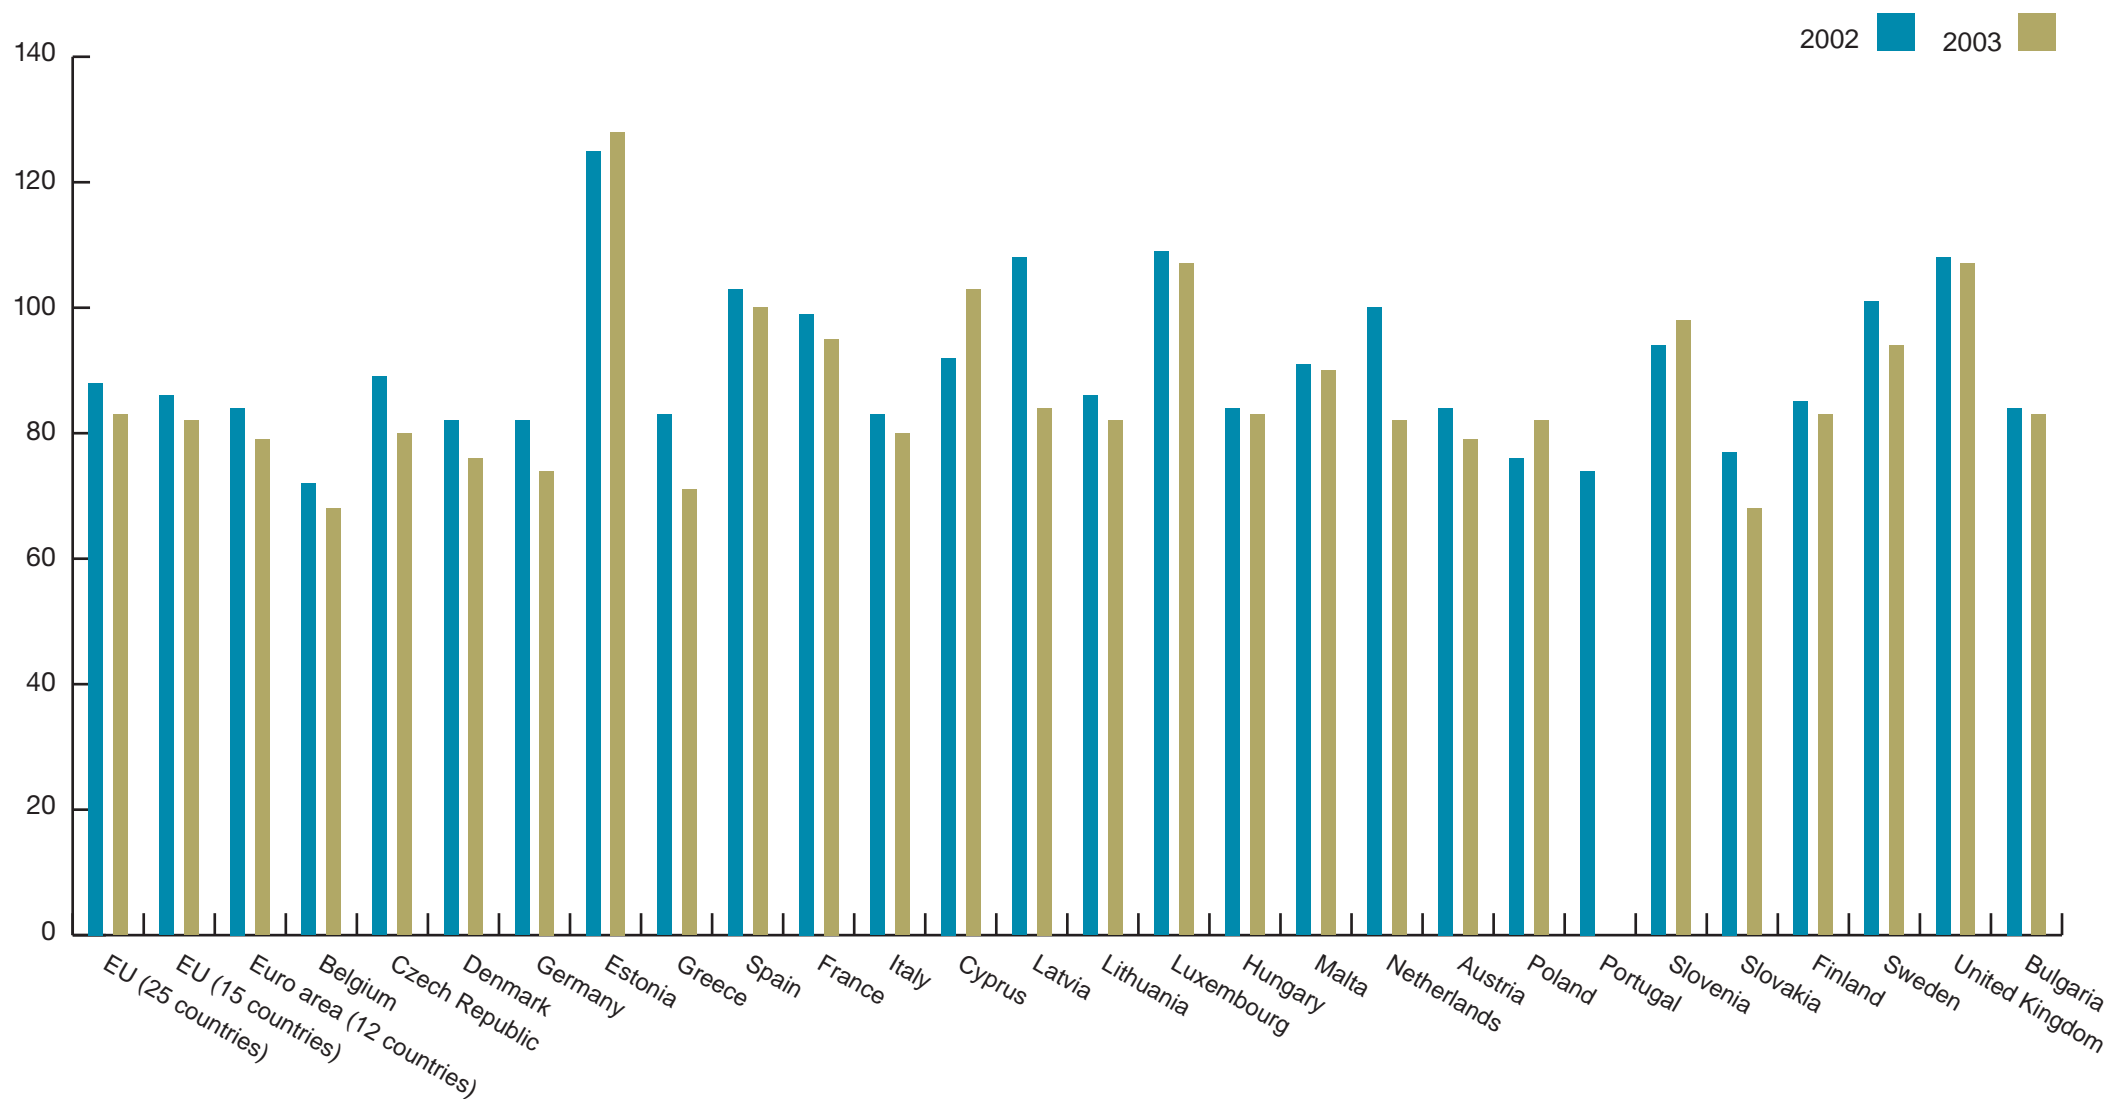

Fatal accidents at work - total

Index of the number of fatal accidents at work per 100 thousand persons in employment (1998=100)

source: eurostat

Fatal accidents at work – EU10+2

Index of the number of fatal accidents at work per 100 thousand persons in employment (1998=100)

Serious accidents at work - total

Index of the number of serious accidents at work per 100 thousand persons in employment (1998=100)

source: eurostat

Serious accidents at work – EU10+2

Index of the number of serious accidents at work per 100 thousand persons in employment (1998=100)

2002  2003 

source: eurostat